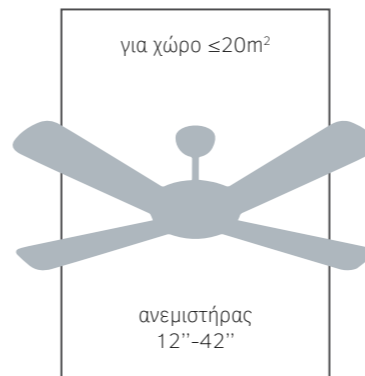

Ίσως εκπλαγείτε μόλις μάθετε ότι ένας ανεμιστήρας οροφής μπορεί να αυξήσει την άνεση και να μειώσει δραματικά τους λογαριασμούς ενέργειάς σας τόσο το καλοκαίρι όσο και το χειμώνα! Το αεράκι που παράγεται από έναν ανεμιστήρα οροφής θα σας κάνει να νιώσετε μέχρι 8 βαθμούς λιγότερο. Και για τον χειμώνα, η αντίστροφη κίνηση των λεπίδων σπρώχνει τον ζεστό αέρα από τον θερμαντήρα σας μέχρι την οροφή και πίσω από τους τοίχους, ανακυκλώνοντας τον ζεστό αέρα και με αποτέλεσμα εξοικονόμηση ενέργειας 10%! Ποιο είναι το κατάλληλο μέγεθος; Για ένα μεγάλο δωμάτιο 6 x 6 μέτρα (36 τετραγωνικά μέτρα), θα χρειαστείτε ανεμιστήρα με φτερά 132cm ή περισσότερο. Μικρότερα δωμάτια μέχρι 4 x 5 μέτρα (20 τετραγωνικά μέτρα), απαιτούν μόνο 122 εκατοστά φτερά. Οι ανεμιστήρες οροφής πρέπει να τοποθετούνται τουλάχιστον 30 εκατοστά κάτω από την οροφή και σε απόσταση τουλάχιστον 2,1 μέτρων από το δάπεδο. Εάν τα ανώτατα όρια σας έχουν ύψος μεγαλύτερο από 3 μέτρα, μπορεί να χρειαστείτε ράβδο επέκτασης.

You may be surprised to learn that a ceiling fan, can increase your comfort and reduce your energy bills both in summer and winter! The breeze produced by a ceiling fan will make you feel up to 8 degrees less, as for winter, the reverse blade direction pushing warm air up against the ceiling and down the walls, proven to reduce heating costs by up to 10%. Which is the ideal size? For a large room about 6 x 6m (30m²) the ideal size is about 132cm or more. Smaller rooms about 4 x 5m (20m²) requires a 122cm blade diameter. Ceiling fans must installed at least 30cm from the ceiling and 2.1m from the floor. If your ceiling is higher, for example 3m, you may need an extension rod.