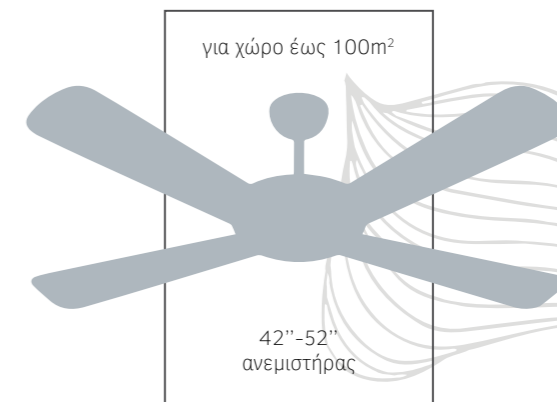

Ίσως εκπλαγείτε μόλις μάθετε ότι ένας ανεμιστήρας οροφής μπορεί να αυξήσει την άνεση και να μειώσει δραματικά τους λογαριασμούς ενέργειάς σας τόσο το καλοκαίρι όσο και το χειμώνα! Το αεράκι που παράγεται από έναν ανεμιστήρα οροφής θα σας κάνει να νιώσετε μέχρι 8 βαθμούς λιγότερο. Και για τον χειμώνα, η αντίστροφη κίνηση των λεπίδων σπρώχνει τον ζεστό αέρα από τον θερμαντήρα σας μέχρι την οροφή και πίσω από τους τοίχους, ανακυκλώνοντας τον ζεστό αέρα και με αποτέλεσμα εξοικονόμηση ενέργειας 10%! Ποιο είναι το κατάλληλο μέγεθος; Για ένα μεγάλο δωμάτιο 6 x 6 μέτρα (36 τετραγωνικά μέτρα), θα χρειαστείτε ανεμιστήρα με φτερά 132cm ή περισσότερο. Μικρότερα δωμάτια μέχρι 4 x 5 μέτρα (20 τετραγωνικά μέτρα), απαιτούν μόνο 122 εκατοστά φτερά. Οι ανεμιστήρες οροφής πρέπει να τοποθετούνται τουλάχιστον 30 εκατοστά κάτω από την οροφή και σε απόσταση τουλάχιστον 2,1 μέτρων από το δάπεδο. Εάν τα ανώτατα όρια σας έχουν ύψος μεγαλύτερο από 3 μέτρα, μπορεί να χρειαστείτε ράβδο επέκτασης.

You may be surprised to learn that a ceiling fan, can increase your comfort and reduce your energy bills both in summer and winter! The breeze produced by a ceiling fan will make you feel up to 8 degrees less, as for winter, the reverse blade direction pushing warm air up against the ceiling and down the walls, proven to reduce heating costs by up to 10%. Which is the ideal size? For a large room about 6 x 6m (30m²) the ideal size is about 132cm or more. Smaller rooms about 4 x 5m (20m²) requires a 122cm blade diameter. Ceiling fans must installed at least 30cm from the ceiling and 2.1m from the floor. If your ceiling is higher, for example 3m, you may need an extension rod.